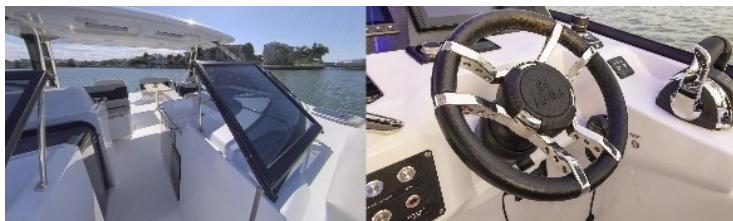

AQUILA 32 SPORT

AQUILA 32 SPORT

Discover a sea of possibilities with the Aquila 32 Sport which is the perfect platform waterborne adventures with exciting performance

INFORMATIONS

Model	Aquila 32 Sport
Year	2016
Port	Port Nautic
Length	13,80m
Beam	4,18m
Cabins	2
Bathrooms	1
Total Guests Sleeping	2
Number of pax max	12
Crew	1
Cruising speed	42.7Kn

DAILY RATES

May - October	€6.290 PLUS VAT/DAY
June - September	€7.290 PLUS VAT/DAY
July - August	€8.290 PLUS VAT/DAY

SEABOB

**1 UNIT MODEL F5S
INCLUDED WITH THE
AQUILA 32 SPORT**

 **AQUILA**