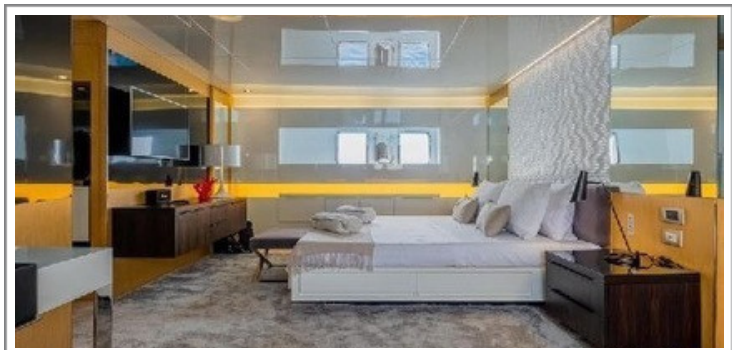

ETERNITY 44

ARCADIA 85

INFORMATIONS

Model	Arcadia 85
Year	2010
Port	Marina Ibiza
Length	25,95m
Beam	7,10m
Cabins	4(2 double+2 double with single beds)
Bathrooms	2
Total Guests Sleeping	8
Number of pax max	12
Crew	3+1
Cruising speed	13Kn