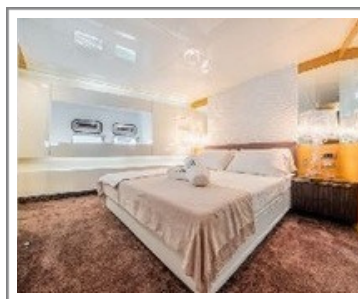

ETERNITY 44

ARCADIA 85

INFORMATIONS

Model	Arcadia 85
Year	2010
Port	Marina Ibiza
Length	25,95m
Beam	7,10m
Cabins	4(2 double+2 double with single beds)
Bathrooms	2
Total Guests Sleeping	8
Number of pax max	12
Crew	3+1
Cruising speed	13Kn